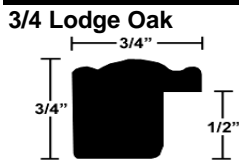

AMERICAN SOLID OAK - PROMOTIONAL FRAMES - MADE IN USA

* Pricing Effective January 1, 2010 *

Each solid Oak Frame is beautifully finished after assembly with oil stain and 1 coat of clear lacquer. Black frames have two coats of black lacquer.

Frame is assembled with glass, chip board back and includes bagged sawtooth hanger. Easels are available, which include die cut hangers, upon request for an additional cost (.15¢ for 5x7's and .20¢ for 8x10). To order with easels add "E" to the stock number (e.g. HD57E=5x7 Heritage Dark w/Easel).

UPS pricing includes expanded polystyrene dividers within the box to enhance safe arrival. Truck shipments are palletized and film wrapped.

PRICES DO NOT INCLUDE SHIPPING, all truck orders are shipped freight collect. UPS shipments are shipped with freight charges added to invoice.

There is a **5% freight allowance** on orders above **$750.00**. Please specify UPS or preferred truck line when ordering. If none is selected,

Howell Mouldings will ship best way. ***Please note: 16x20 frames cannot be shipped UPS.**

Standard Available Finishes

Solid Oak Moulding Profiles

Frame Size	Whitewash Stock#	Wheat Stock#	Honey Stock#	Cherry Stock#	Dark Stock#	Black Stock#	Frames Per case	Weight Per Case	Truck Case Pricing				UPS Case Pricing			
									Stain Price Each	Black Price Case	Each	Case	Stain Price Each	Black Price Case	Each	Case
5 x 7	LW57	LLH57	L57	LOY57	LD57	LBL57	24	16	2.52	60.39	2.78	66.61	2.81	67.39	3.09	74.13
8 x 10	LW810	LLH810	L810	LOY810	LD810	LBL810	24	26	2.89	69.47	3.19	76.46	3.20	76.72	3.51	84.24
8 1/2 x 11	LW8.511	LLH8.511	L8.511	LOY8.511	LD8.511	LBL8.511	24	29	3.60	86.31	3.95	94.87	3.97	95.39	4.38	105.24
11 x 14	LW1114	LLH1114	L1114	LOY1114	LD1114	LBL1114	12	32	3.89	46.66	4.27	51.19	4.29	51.45	4.72	56.64
5 x 7	RTW57	RTLH57	RT57	RTOY57	RTD57	N/A	24	16	2.52	60.39	N/A	N/A	2.81	67.39	N/A	N/A
8 x 10	RTW810	RTLH810	RT810	RTOY810	RTD810	N/A	24	26	2.89	69.47	N/A	N/A	3.20	76.72	N/A	N/A
8 1/2 x 11	RTW8.511	RTLH8.511	RT8.511	RTOY8.511	RTD8.511	N/A	24	29	3.60	86.31	N/A	N/A	3.97	95.39	N/A	N/A
11 x 14	RTW1114	RTLH1114	RT1114	RTOY1114	RTD1114	N/A	12	32	3.89	46.66	N/A	N/A	4.29	51.45	N/A	N/A
5 x 7	HW57	HLH57	H57	HOY57	HD57	N/A	24	16	2.52	60.39	N/A	N/A	2.81	67.39	N/A	N/A
8 x 10	HW810	HLH810	H810	HOY810	HD810	N/A	24	26	2.89	69.47	N/A	N/A	3.20	76.72	N/A	N/A
8 1/2 x 11	HW8.511	HLH8.511	H8.511	HOY8.511	HD8.511	N/A	24	29	3.60	86.31	N/A	N/A	3.97	95.39	N/A	N/A
11 x 14	HW1114	HLH1114	H1114	HOY1114	HD1114	N/A	12	32	3.89	46.66	N/A	N/A	4.29	51.45	N/A	N/A
5 x 7	HAW57	HALH57	HA57	HAOY57	HAD57	HABL57	24	18	2.87	68.95	3.16	75.95	3.18	76.20	3.49	83.72
8 x 10	HAW810	HALH810	HA810	HAOY810	HAD810	HABL810	24	33	3.25	78.02	3.59	86.05	3.61	86.57	3.96	95.13
8 1/2 x 11	HAW8.511	HALH8.511	HA8.511	HAOY8.511	HAD8.511	HABL8.511	24	34	4.04	96.94	4.43	106.27	4.50	108.09	4.94	118.45
11 x 14	HAW1114	HALH1114	HA1114	HAOY1114	HAD1114	HABL1114	12	25	4.35	52.23	4.78	57.41	4.85	58.19	5.35	64.15
16 x 20	HAW1620	HALH1620	HA1620	HAOY1620	HAD1620	HABL1620	6	29	6.91	41.47	7.60	45.62	N/A	N/A	N/A	N/A
5 x 7	GW57	GLH57	G57	GOY57	GD57	N/A	24	18	2.87	68.95	N/A	N/A	3.18	76.20	N/A	N/A
8 x 10	GW810	GLH810	G810	GOY810	GD810	N/A	24	33	3.25	78.02	N/A	N/A	3.61	86.57	N/A	N/A
8 1/2 x 11	GW8.511	GLH8.511	G8.511	GOY8.511	GD8.511	N/A	24	34	4.04	96.94	N/A	N/A	4.50	108.09	N/A	N/A
11 x 14	GW1114	GLH1114	G1114	GOY1114	GD1114	N/A	12	25	4.35	52.23	N/A	N/A	4.85	58.19	N/A	N/A
16 x 20	GW1620	GLH1620	G1620	GOY1620	GD1620	N/A	6	29	6.91	41.47	N/A	N/A	N/A	N/A	N/A	N/A
5 x 7	SW57	SLH57	S57	SOY57	SD57	N/A	24	18	2.87	68.95	N/A	N/A	3.18	76.20	N/A	N/A
8 x 10	SW810	SLH810	S810	SOY810	SD810	N/A	24	33	3.25	78.02	N/A	N/A	3.61	86.57	N/A	N/A
8 1/2 x 11	SW8.511	SLH8.511	S8.511	SOY8.511	SD8.511	N/A	24	34	4.04	96.94	N/A	N/A	4.50	108.09	N/A	N/A
11 x 14	SW1114	SLH1114	S1114	SOY1114	SD1114	N/A	12	25	4.35	52.23	N/A	N/A	4.85	58.19	N/A	N/A
16 x 20	SW1620	SLH1620	S1620	SOY1620	SD1620	N/A	6	29	6.91	41.47	N/A	N/A	N/A	N/A	N/A	N/A

See other side for Additional Profiles