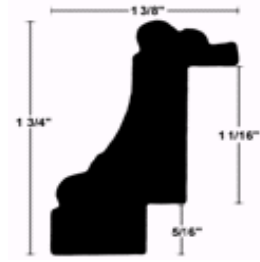

2" Shadow Box Oak

Our largest shadow box pattern has a traditional European heritage for an impressive presentation.

Open Frames - 3 Frames Per Carton

+To be complete, each frame must have the appropriate color number and description; i.e., 820 5"x7" Honey Oak = 82057H

Frame Size	Stock No. Oak	Net Ea.		Std. Pack	Wt.(lbs.)	
		Natural	Finished		Std. Pack	Std. Pack
5"x7"*	82057	$5.29	$6.48	3	3.1	
8"x10"*	820810	6.21	7.51	3	3.6	
9"x12"*	820912	7.02	8.37	3	4.1	
11"x14"*	8201114	7.67	9.13	3	5.2	
12"x16"*	8201216	8.69	10.10	3	6.2	
14"x18"*	8201418	9.88	11.45	3	7.1	
16"x20"*	8201620	10.75	12.31	3	8.2	
18"x24"*	8201824	11.56	13.07	3	9.4	
20"x24"*	8202024	12.69	14.36	3	10.2	
22"x28"	8202228	13.07	14.80	3	11.6	
24"x30"	8202430	13.55	15.34	3	13.2	

+Color No. & Description:

- N - Natural
- H - Honey Finish
- D - Dark Finish
- LH - Wheat Finish
- Y - Cherry Finish
- W - Whitewash Finish

Glass & Back Frames - 3 Frames Per Carton

To be complete, each frame must have the appropriate color number and description code; i.e., 820 5"x7" Honey with Glass, Back and Shrinkwrap = 82057HGK

Frame Size	Stock No.	Net Ea.				Std. Pack	Wt.(lbs.)	
		GK*	SK*	IK*	ZK*		Std. Pack	Std. Pack
5"x7"	82057	$7.07	$7.07	$7.34	N/A	3	4.3	
8"x10"	820810	8.42	8.42	8.75	N/A	3	5.9	
9"x12"	820912	9.45	9.45	N/A	N/A	3	7.7	
11"x14"	8201114	10.37	10.37	N/A	N/A	3	9.5	
11 3/4"x36"	82011.7536	N/A	19.87	N/A	N/A	3	17.5	
12"x16"	8201216	11.61	11.61	N/A	N/A	3	12.9	
14"x18"	8201418	13.12	13.12	N/A	N/A	3	14.9	
16"x20"	8201620	14.31	14.31	N/A	N/A	3	16.8	
18"x24"	8201824	N/A	17.44	N/A	N/A	3	13.4	
20"x24"	8202024	N/A	19.17	N/A	N/A	3	14.5	
20"x28"	8202028	N/A	19.87	N/A	N/A	3	17.5	
22"x28"	8202228	N/A	20.30	N/A	N/A	3	18.2	
24"x30"	8202430	N/A	21.98	N/A	N/A	3	20.4	
24"x36"	8202436	N/A	24.03	N/A	N/A	3	22.7	

*Code Descriptions:

- GK - Glass, Back and Shrinkwrap
- SK - Styrene, Back and Shrinkwrap
- IK - Glass, Inset Easel and Shrinkwrap
- ZK - Glass, Book Easel and Shrinkwrap