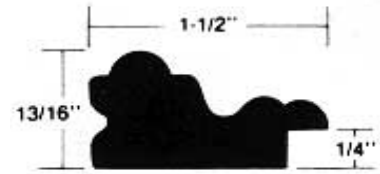

1 1/2" Presidential Oak

Note the back detail of this high-back which compliments Early American, Country English or French as well as more formal traditional settings.

Open Frames - 3 Frames Per Carton

+To be complete, each frame must have the appropriate color number and description; i.e., 370 4"x5" Wheat Oak = 37045LH

Frame Size	Stock No. Oak	Net Ea. Natural	Net Ea. Finished	Std. Pack	Wt.(lbs.) Std. Pack
4"x5"*	37045	$3.26	$4.61	3	2.1
5"x5"	37055	3.45	4.78	3	2.2
5"x7"*	37057	3.62	5.01	3	2.4
8"x10"*	370810	4.43	5.78	3	3.1
9"x12"*	370912	5.25	6.65	3	3.6
11"x14"*	3701114	6.00	7.64	3	4.5
12"x16"*	3701216	6.83	8.51	3	5.1
14"x18"*	3701418	7.53	9.28	3	5.4
16"x20"*	3701620	7.87	9.74	3	6.2
18"x24"*	3701824	8.34	10.26	3	6.8
20"x24"*	3702024	8.99	10.91	3	7.6
22"x28"	3702228	9.62	11.84	3	8.6
24"x30"	3702430	10.67	12.71	3	9.2

+Color No. & Description:

- N - Natural
- H - Honey Finish
- D - Dark Finish
- LH - Wheat Finish
- Y - Cherry Finish
- W - Whitewash Finish

Glass & Back Frames - 3 Frames Per Carton

To be complete, each frame must have the appropriate color number and description code; i.e., 370 5"x7" Wheat with Styrene, Back and Shrinkwrap = 37057LHSHK

Frame Size	Stock No.	Net Ea. GK*	Net Ea. SK*	Net Ea. IK*	Net Ea. ZK*	Std. Pack	Wt.(lbs.) Std. Pack
3 1/2"x5"	3703.55	$5.13	$5.94	$5.37	N/A	3	2.3
4"x6"	37046	5.42	6.28	5.66	N/A	3	2.6
5"x7"	37057	5.66	6.55	6.00	N/A	3	3.3
8"x10"	370810	6.76	7.83	7.12	N/A	3	5.4
9"x12"	370912	7.82	9.05	N/A	N/A	3	7.2
11"x14"	3701114	8.99	10.40	N/A	N/A	3	8.9
12"x16"	3701216	10.09	11.68	N/A	N/A	3	10.3
14"x18"	3701418	11.08	12.83	N/A	N/A	3	13.6
16"x20"	3701620	11.78	13.64	N/A	N/A	3	16.1
18"x24"	3701824	N/A	17.28	N/A	N/A	3	9.9
20"x24"	3702024	N/A	18.63	N/A	N/A	3	10.6
20"x28"	3702028	N/A	20.31	N/A	N/A	3	10.9
22"x28"	3702228	N/A	21.13	N/A	N/A	3	12.2
24"x30"	3702430	N/A	22.95	N/A	N/A	3	13.9
24"x36"	3702436	N/A	25.04	N/A	N/A	3	14.8

*Code Descriptions:

- GK - Glass, Back and Shrinkwrap
- SK - Styrene, Back and Shrinkwrap
- IK - Glass, Inset Easel and Shrinkwrap
- ZK - Glass, Book Easel and Shrinkwrap