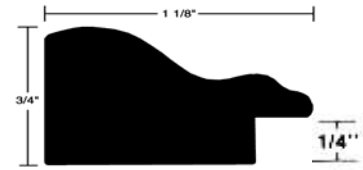

1 1/8" Traditional Oak

Soft, graceful lines incorporated with a scooped panel and elevated back gives an informal traditional appearance.

Open Frames - 3 Frames Per Carton

+To be complete, each frame must have the appropriate color number and description; i.e., 510 4"x5" Honey Oak = 51045H

Frame Size	Stock No. Oak	Net Ea. Natural	Net Ea. Finished	Std. Pack	Wt.(lbs.) Std. Pack
4"x5"*	51045	$2.97	$4.32	3	1.2
5"x5"	51055	3.15	4.55	3	1.4
5"x7"*	51057	3.33	4.78	3	1.8
8"x10"*	510810	4.14	5.59	3	2.6
9"x12"*	510912	4.67	6.18	3	3.4
11"x14"*	5101114	5.71	7.12	3	3.7
12"x16"*	5101216	6.36	8.05	3	4.1
14"x18"*	5101418	7.00	8.75	3	4.4
16"x20"*	5101620	7.46	9.28	3	5.4
18"x24"	5101824	7.99	9.80	3	6.1
20"x24"	5102024	8.46	10.44	3	6.4

*Code Descriptions:

- N - Natural
- H - Honey Finish
- D - Dark Finish
- LH - Wheat Finish
- Y - Cherry Finish
- W - Whitewash Finish

Glass & Back Frames - 3 Frames Per Carton

To be complete, each frame must have the appropriate color number and description code; i.e., 510 5"x7" Honey with Glass, Back and Shrinkwrap = 51057HGK

Frame Size	Stock No.	Net Ea. GK*	Net Ea. SK*	Net Ea. IK*	Net Ea. ZK*	Std. Pack	Wt.(lbs.) Std. Pack
3 1/2"x5"	5103.55	$4.84	$5.60	$5.08	N/A	3	2.3
4"x6"	51046	5.13	5.94	5.42	5.71	3	2.6
5"x7"	51057	5.37	6.21	5.71	6.00	3	3.1
8"x10"	510810	6.59	7.63	6.94	7.29	3	5.1
9"x12"	510912	7.34	8.50	N/A	N/A	3	6.9
11"x14"	5101114	8.69	10.06	N/A	N/A	3	8.2
12"x16"	5101216	9.62	11.14	N/A	N/A	3	9.2
14"x18"	5101418	10.55	12.21	N/A	N/A	3	12.8
16"x20"	5101620	11.37	13.16	N/A	N/A	3	14.4
18"x24"	5101824	N/A	16.81	N/A	N/A	3	8.7
20"x24"	5102024	N/A	17.95	N/A	N/A	3	9.3

*Code Descriptions:

- GK - Glass, Back and Shrinkwrap
- SK - Styrene, Back and Shrinkwrap
- IK - Glass, Inset Easel and Shrinkwrap
- ZK - Glass, Book Easel and Shrinkwrap