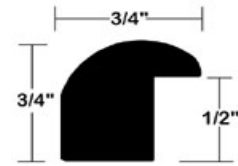

3/4" Round Top Oak

Contemporary arched top enhances the oak grain in a narrow profile.

Open Frames - 3 Frames Per Carton

+To be complete, each frame must have the appropriate color number and description; i.e., 670 4"x5" Whitewash Oak = 67045W

Frame Size	Stock No. Oak	Net Ea. Natural	Net Ea. Finished	Std. Pack	Wt.(lbs.) Std. Pack
4"x5"*	67045	$2.16	$3.45	3	1.1
5"x5"	67055	2.28	3.62	3	1.1
5"x7"*	67057	2.51	3.84	3	1.3
8"x10"*	670810	3.33	4.78	3	1.8
9"x12"*	670912	3.84	5.37	3	2.1
11"x14"*	6701114	4.43	6.12	3	2.4
12"x16"*	6701216	4.90	6.59	3	2.8
14"x18"*	6701418	5.30	7.05	3	3.1
16"x20"*	6701620	5.71	7.64	3	3.4

+Color No. & Description:

- N - Natural
- H - Honey Finish
- D - Dark Finish
- LH - Wheat Finish
- Y - Cherry Finish
- W - Whitewash Finish

Glass & Back Frames - 3 Frames Per Carton

To be complete, each frame must have the appropriate color number and description code;

i.e., 670 5"x7" Whitewash with Glass, Inset Easel and Shrinkwrap = 67057WIK

Frame Size	Stock No.	Net Ea. GK*	Net Ea. SK*	Net Ea. IK*	Net Ea. ZK*	Std. Pack	Wt.(lbs.) Std. Pack
3 1/2"x5"	6703.55	$4.03	$4.66	$4.20	N/A	3	1.9
4"x6"	67046	4.26	4.93	4.49	4.84	3	2.1
5"x7"	67057	4.55	5.26	4.78	5.13	3	2.5
8"x10"	670810	5.78	6.69	6.12	6.47	3	4.3
9"x12"	670912	6.53	7.56	N/A	N/A	3	5.1
11"x14"	6701114	7.53	8.71	N/A	N/A	3	7.4
12"x16"	6701216	8.16	9.45	N/A	N/A	3	9.6
14"x18"	6701418	8.80	10.19	N/A	N/A	3	11.1
16"x20"	6701620	9.80	11.34	N/A	N/A	3	12.4

*Code Descriptions:

- GK - Glass, Back and Shrinkwrap
- SK - Styrene, Back and Shrinkwrap
- IK - Glass, Inset Easel and Shrinkwrap
- ZK - Glass, Book Easel and Shrinkwrap