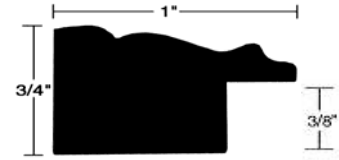

1" Colonial Oak

An Early American pattern with European roots, it is comfortable in any traditional setting.

Open Frames - 3 Frames Per Carton

+To be complete, each frame must have the appropriate color number and description; i.e., 30 4"x5" Wheat Oak = 3045LH

Frame Size	Stock No. Oak	Net Ea.		Std. Pack	Wt.(lbs.)	
		Natural	Finished		Std. Pack	Std. Pack
4"x5"*	3045	$2.39	$3.67	3	1.2	
5"x5"	3055	2.45	3.84	3	1.4	
5"x7"*	3057	2.74	4.14	3	1.8	
8"x10"*	30810	3.84	5.30	3	2.4	
9"x12"*	30912	4.55	6.07	3	3.2	
11"x14"*	301114	5.19	6.83	3	3.8	
12"x16"*	301216	5.59	7.29	3	4.1	
14"x18"*	301418	6.30	8.11	3	4.2	
16"x20"*	301620	7.05	8.87	3	4.5	
18"x24"	301824	7.70	9.68	3	5.3	
20"x24"	302024	8.16	10.32	3	5.8	

*Code Descriptions:

- N - Natural
- H - Honey Finish
- D - Dark Finish
- LH - Wheat Finish
- Y - Cherry Finish
- W - Whitewash Finish

Glass & Back Frames - 3 Frames Per Carton

To be complete, each frame must have the appropriate color number and description code; i.e., 30 5"x7" Wheat with Glass, Back and Shrinkwrap = 3057LHGK

Frame Size	Stock No.	Net Ea.		Net Ea.		Std. Pack	Wt.(lbs.)	
		GK*	SK*	IK*	ZK*		Std. Pack	Std. Pack
3 1/2"x5"	303.55	$4.26	$4.93	$4.43	N/A	3	2.1	
4"x6"	3046	4.43	5.13	4.67	5.01	3	2.4	
5"x7"	3057	4.78	5.54	5.08	5.37	3	2.9	
8"x10"	30810	6.30	7.29	6.65	7.00	3	4.6	
9"x12"	30912	7.41	8.58	N/A	N/A	3	6.9	
11"x14"	301114	8.16	9.45	N/A	N/A	3	8.3	
12"x16"	301216	8.87	10.26	N/A	N/A	3	9.3	
14"x18"	301418	9.91	11.48	N/A	N/A	3	12.1	
16"x20"	301620	10.15	12.69	N/A	N/A	3	13.5	
18"x24"	301824	N/A	16.34	N/A	N/A	3	8.7	
20"x24"	302024	N/A	17.48	N/A	N/A	3	9.3	

*Code Descriptions:

- GK - Glass, Back and Shrinkwrap
- SK - Styrene, Back and Shrinkwrap
- IK - Glass, Inset Easel and Shrinkwrap
- ZK - Glass, Book Easel and Shrinkwrap