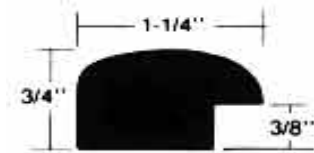

1 1/4" Contemporary Oak

The wide arch forms a soft modern pattern with traditional heft. So desirable visually for much contemporary design and art.

Open Frames - 3 Frames Per Carton

+To be complete, each frame must have the appropriate color number and description; i.e., 20 4"x5" Dark Oak = 2045D

Frame Size	Stock No. Oak	Net Ea. Natural	Net Ea. Finished	Std. Pack	Wt.(lbs.) Std. Pack
4"x5"*	2045	$2.97	$4.32	3	1.9
5"x5"	2055	3.15	4.55	3	2.1
5"x7"*	2057	3.33	4.78	3	2.2
8"x10"*	20810	4.14	5.59	3	2.8
9"x12"*	20912	4.67	6.18	3	3.4
11"x14"*	201114	5.71	7.12	3	4.3
12"x16"*	201216	6.36	8.05	3	4.8
14"x18"*	201418	7.00	8.75	3	5.4
16"x20"*	201620	7.46	9.28	3	6.1
18"x24"*	201824	7.99	9.80	3	6.6
20"x24"*	202024	8.46	10.44	3	7.4
22"x28"	202228	9.09	10.96	3	8.2
24"x30"	202430	10.15	11.78	3	9.1

*Code Descriptions:

- N - Natural
- H - Honey Finish
- D - Dark Finish
- LH - Wheat Finish
- Y - Cherry Finish
- W - Whitewash Finish

Glass & Back Frames - 3 Frames Per Carton

To be complete, each frame must have the appropriate color number and description code;

i.e., 20 5"x7" Dark with Glass, Back and Shrinkwrap = 2057DGK

Frame Size	Stock No.	Net Ea. GK*	Net Ea. SK*	Net Ea. IK*	Net Ea. ZK*	Std. Pack	Wt.(lbs.) Std. Pack
3 1/2"x5"	203.55	$4.84	$5.60	$5.08	N/A	3	2.3
4"x6"	2046	5.13	5.94	5.42	5.71	3	2.6
5"x7"	2057	5.37	6.21	5.71	6.00	3	3.3
8"x10"	20810	6.59	7.63	6.94	7.29	3	5.3
9"x12"	20912	7.34	8.50	N/A	N/A	3	7.1
11"x14"	201114	8.69	10.06	N/A	N/A	3	8.8
12"x16"	201216	9.62	11.14	N/A	N/A	3	10.3
14"x18"	201418	10.55	12.21	N/A	N/A	3	13.2
16"x20"	201620	11.37	13.16	N/A	N/A	3	15.1
18"x24"	201824	N/A	16.81	N/A	N/A	3	9.4
20"x24"	202024	N/A	17.95	N/A	N/A	3	10.1
20"x28"	202028	N/A	19.38	N/A	N/A	3	10.4
22"x28"	202228	N/A	20.11	N/A	N/A	3	11.7
24"x30"	202430	N/A	21.94	N/A	N/A	3	13.4
24"x36"	202436	N/A	23.96	N/A	N/A	3	14.2

*Code Descriptions:

- GK - Glass, Back and Shrinkwrap
- SK - Styrene, Back and Shrinkwrap
- IK - Glass, Inset Easel and Shrinkwrap
- ZK - Glass, Book Easel and Shrinkwrap