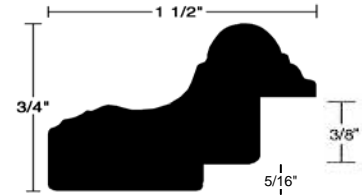

1 1/2" High Front Oak

High-front pattern with traditional detailing has medium visual weight.
The double rabbet invites use as a true shadow box.

Open Frames - 3 Frames Per Carton

+To be complete, each frame must have the appropriate color number and description; i.e., 920 4"x5" Cherry Oak = 92045Y

Frame Size	Stock No. Oak	Net Ea.		Std. Pack	Wt.(lbs.)	
		Natural	Finished		Std. Pack	Std. Pack
4"x5"*	92045	$3.26	$4.61	3	2.1	
5"x5"	92055	3.45	4.78	3	2.2	
5"x7"*	92057	3.62	5.01	3	2.4	
8"x10"*	920810	4.43	5.78	3	3.1	
9"x12"*	920912	5.25	6.65	3	3.6	
11"x14"*	9201114	6.00	7.64	3	4.5	
12"x16"*	9201216	6.83	8.51	3	5.1	
14"x18"*	9201418	7.53	9.28	3	5.4	
16"x20"*	9201620	7.87	9.74	3	6.2	
18"x24"*	9201824	8.34	10.26	3	6.8	
20"x24"*	9202024	8.99	10.91	3	7.6	
22"x28"	9202228	9.62	11.84	3	8.6	
24"x30"	9202430	10.67	12.71	3	9.2	

+Color No. & Description:

- N - Natural
- H - Honey Finish
- D - Dark Finish
- LH - Wheat Finish
- Y - Cherry Finish
- W - Whitewash Finish

Glass & Back Frames - 3 Frames Per Carton

To be complete, each frame must have the appropriate color number and description code;
i.e., 920 5"x7" Cherry with Glass, Back and Shrinkwrap = 92057YGK

Frame Size	Stock No.	Net Ea.		Net Ea.		Std. Pack	Wt.(lbs.)	
		GK*	SK*	IK*	ZK*		Std. Pack	Std. Pack
3 1/2"x5"	9203.55	$5.13	$5.94	$5.37	N/A	3	2.3	
4"x6"	92046	5.42	6.28	5.66	N/A	3	2.6	
5"x7"	92057	5.66	6.55	6.00	N/A	3	3.3	
8"x10"	920810	6.76	7.83	7.12	N/A	3	5.4	
9"x12"	920912	7.82	9.05	N/A	N/A	3	7.2	
11"x14"	9201114	8.99	10.40	N/A	N/A	3	8.9	
12"x16"	9201216	10.09	11.68	N/A	N/A	3	10.3	
14"x18"	9201418	11.08	12.83	N/A	N/A	3	13.6	
16"x20"	9201620	11.78	13.64	N/A	N/A	3	16.1	
18"x24"	9201824	N/A	17.28	N/A	N/A	3	9.9	
20"x24"	9202024	N/A	18.63	N/A	N/A	3	10.6	
20"x28"	9202028	N/A	20.31	N/A	N/A	3	10.9	
22"x28"	9202228	N/A	21.13	N/A	N/A	3	12.2	
24"x30"	9202430	N/A	22.95	N/A	N/A	3	13.9	
24"x36"	9202436	N/A	25.04	N/A	N/A	3	14.8	

*Code Descriptions:

- GK - Glass, Back and Shrinkwrap
- SK - Styrene, Back and Shrinkwrap
- IK - Glass, Inset Easel and Shrinkwrap
- ZK - Glass, Book Easel and Shrinkwrap