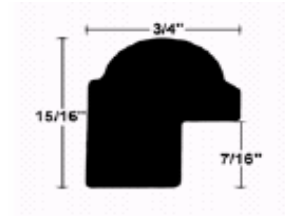

1" Modified Round Top Oak

This bold round top combines with inner and outer step detailing to achieve a transitional design that enhances both traditional and modern art.

Open Frames - 3 Frames Per Carton

+To be complete, each frame must have the appropriate color number and description; i.e., 610 4"x5" Honey Oak = 61045H

Frame Size	Stock No. Oak	Net Ea. Natural	Net Ea. Finished	Std. Pack	Wt.(lbs.) Std. Pack
4"x5"*	61045	$2.39	$3.67	3	1.2
5"x5"	61055	2.45	3.84	3	1.4
5"x7"*	61057	2.74	4.14	3	1.8
8"x10"*	610810	3.84	5.30	3	2.4
9"x12"*	610912	4.55	6.07	3	3.2
11"x14"*	6101114	5.19	6.83	3	3.8
12"x16"*	6101216	5.59	7.29	3	4.1
14"x18"*	6101418	6.30	8.11	3	4.2
16"x20"*	6101620	7.05	8.87	3	4.5
18"x24"	6101824	7.70	9.68	3	5.3
20"x24"	6102024	8.16	10.32	3	5.8

*Code Descriptions:

- N - Natural
- H - Honey Finish
- D - Dark Finish
- LH - Wheat Finish
- Y - Cherry Finish
- W - Whitewash Finish

Glass & Back Frames - 3 Frames Per Carton

To be complete, each frame must have the appropriate color number and description code; i.e., 610 5"x7" Honey with Glass, Inset Easel and Shrinkwrap = 61057HIK

Frame Size	Stock No.	Net Ea. GK*	Net Ea. SK*	Net Ea. IK*	Net Ea. ZK*	Std. Pack	Wt.(lbs.) Std. Pack
3 1/2"x5"	6103.55	$4.26	$4.93	$4.43	N/A	3	2.1
4"x6"	61046	4.43	5.13	4.67	5.01	3	2.4
5"x7"	61057	4.78	5.54	5.08	5.37	3	2.9
8"x10"	610810	6.30	7.29	6.65	7.00	3	4.6
9"x12"	610912	7.41	8.58	N/A	N/A	3	6.9
11"x14"	6101114	8.16	9.45	N/A	N/A	3	8.3
12"x16"	6101216	8.87	10.26	N/A	N/A	3	9.3
14"x18"	6101418	9.91	11.48	N/A	N/A	3	12.1
16"x20"	6101620	10.15	12.69	N/A	N/A	3	13.5
18"x24"	6101824	N/A	16.34	N/A	N/A	3	8.7
20"x24"	6102024	N/A	17.48	N/A	N/A	3	9.3

*Code Descriptions:

- GK - Glass, Back and Shrinkwrap
- SK - Styrene, Back and Shrinkwrap
- IK - Glass, Inset Easel and Shrinkwrap
- ZK - Glass, Book Easel and Shrinkwrap