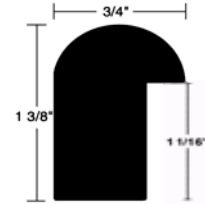

1 1/8" Round Top Oak

Contemporary proportions of arched face combine with greater depth from the wall for good modern design.

Open Frames - 3 Frames Per Carton

+To be complete, each frame must have the appropriate color number and description; i.e., 60 4"x5" Honey Oak = 6045H

Frame Size	Stock No. Oak	Net Ea.		Std. Pack	Wt.(lbs.)	
		Natural	Finished		Std. Pack	Std. Pack
4"x5"*	6045	$2.97	$4.32	3	1.2	
5"x5"	6055	3.15	4.55	3	1.4	
5"x7"*	6057	3.33	4.78	3	1.8	
8"x10"*	60810	4.14	5.59	3	2.6	
9"x12"*	60912	4.67	6.18	3	3.4	
11"x14"*	601114	5.71	7.12	3	3.7	
12"x16"*	601216	6.36	8.05	3	4.1	
14"x18"*	601418	7.00	8.75	3	4.4	
16"x20"*	601620	7.46	9.28	3	5.4	
18"x24"	601824	7.99	9.80	3	6.1	
20"x24"	602024	8.46	10.44	3	6.4	

*Code Descriptions:

- N - Natural
- H - Honey Finish
- D - Dark Finish
- LH - Wheat Finish
- Y - Cherry Finish
- W - Whitewash Finish

Glass & Back Frames - 3 Frames Per Carton

To be complete, each frame must have the appropriate color number and description code;

i.e., 60 5"x7" Honey with Glass, Back and Shrinkwrap = 6057HGK

Frame Size	Stock No.	Net Ea.		Net Ea.		Std. Pack	Wt.(lbs.)	
		GK*	SK*	IK*	ZK*		Std. Pack	Std. Pack
3 1/2"x5"	603.55	$4.84	$5.60	$5.08	N/A	3	2.3	
4"x6"	6046	5.13	5.94	5.42	5.71	3	2.6	
5"x7"	6057	5.37	6.21	5.71	6.00	3	3.1	
8"x10"	60810	6.59	7.63	6.94	7.29	3	5.1	
9"x12"	60912	7.34	8.50	N/A	N/A	3	6.9	
11"x14"	601114	8.69	10.06	N/A	N/A	3	8.2	
12"x16"	601216	9.62	11.14	N/A	N/A	3	9.2	
14"x18"	601418	10.55	12.21	N/A	N/A	3	12.8	
16"x20"	601620	11.37	13.16	N/A	N/A	3	14.4	
18"x24"	601824	N/A	16.81	N/A	N/A	3	8.7	
20"x24"	602024	N/A	17.95	N/A	N/A	3	9.3	

*Code Descriptions:

- GK - Glass, Back and Shrinkwrap
- SK - Styrene, Back and Shrinkwrap
- IK - Glass, Inset Easel and Shrinkwrap
- ZK - Glass, Book Easel and Shrinkwrap