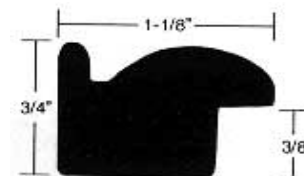

1 1/4" Elite Oak

Smooth round oak moulding with an interesting outer bead adds an easy elegant appearance to any subject.

Open Frames - 3 Frames Per Carton

+To be complete, each frame must have the appropriate color number and description; i.e., 430 4"x5" Dark = 43045D

Frame Size	Stock No.	Net Ea.		Std. Pack	Wt.(lbs.)	
		Natural Oak	Finished Oak		Std. Pack	Std. Pack
4"x5"*	43045	$2.97	$4.32	3	1.9	
5"x5"	43055	3.15	4.55	3	2.1	
5"x7"*	43057	3.33	4.78	3	2.2	
8"x10"*	430810	4.14	5.59	3	2.8	
9"x12"*	430912	4.67	6.18	3	3.4	
11"x14"*	4301114	5.71	7.12	3	4.3	
12"x16"*	4301216	6.36	8.05	3	4.8	
14"x18"*	4301418	7.00	8.75	3	5.4	
16"x20"*	4301620	7.46	9.28	3	6.1	
18"x24"*	4301824	7.99	9.80	3	6.6	
20"x24"*	4302024	8.46	10.44	3	7.4	
22"x28"	4302228	9.09	10.96	3	8.2	
24"x30"	4302430	10.15	11.78	3	9.1	

*Code Descriptions:

- N - Natural
- H - Honey Finish
- D - Dark Finish
- LH - Wheat Finish
- Y - Cherry Finish
- W - Whitewash Finish

Glass & Back Frames - 3 Frames Per Carton

To be complete, each frame must have the appropriate color number and description code; i.e., 430 5"x7" Dark with Glass, Book Easel and Shrinkwrap = 43057DZK

Frame Size	Stock No.	Net Ea.		Net Ea.		Std. Pack	Wt.(lbs.)	
		GK*	SK*	IK*	ZK*		Std. Pack	Std. Pack
3 1/2"x5"	4303.55	$4.84	$5.60	$5.08	N/A	3	2.3	
4"x6"	43046	5.13	5.94	5.42	5.71	3	2.6	
5"x7"	43057	5.37	6.21	5.71	6.00	3	3.3	
8"x10"	430810	6.59	7.63	6.94	7.29	3	5.3	
9"x12"	430912	7.34	8.50	N/A	N/A	3	7.1	
11"x14"	4301114	8.69	10.06	N/A	N/A	3	8.8	
12"x16"	4301216	9.62	11.14	N/A	N/A	3	10.3	
14"x18"	4301418	10.55	12.21	N/A	N/A	3	13.2	
16"x20"	4301620	11.37	13.16	N/A	N/A	3	15.1	
18"x24"	4301824	N/A	16.81	N/A	N/A	3	9.4	
20"x24"	4302024	N/A	17.95	N/A	N/A	3	10.1	
20"x28"	4302028	N/A	19.38	N/A	N/A	3	10.4	
22"x28"	4302228	N/A	20.11	N/A	N/A	3	11.7	
24"x30"	4302430	N/A	21.94	N/A	N/A	3	13.4	
24"x36"	4302436	N/A	23.96	N/A	N/A	3	14.2	

*Code Descriptions:

- GK - Glass, Back and Shrinkwrap
- SK - Styrene, Back and Shrinkwrap
- IK - Glass, Inset Easel and Shrinkwrap
- ZK - Glass, Book Easel and Shrinkwrap