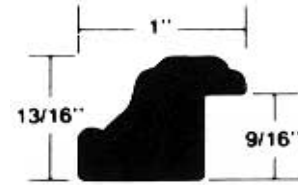

1" Gothic Oak

The soft, curved top and side ribbing give this high-front pattern a heavier look than its dimensions would indicate.

Open Frames - 3 Frames Per Carton

+To be complete, each frame must have the appropriate color number and description; i.e., 940 4"x5" Cherry Oak = 94045Y

Frame Size	Stock No. Oak	Net Ea. Natural	Net Ea. Finished	Std. Pack	Wt.(lbs.) Std. Pack
4"x5"*	94045	$2.39	$3.67	3	1.2
5"x5"	94055	2.45	3.84	3	1.4
5"x7"*	94057	2.74	4.14	3	1.8
8"x10"*	940810	3.84	5.30	3	2.6
9"x12"*	940912	4.55	6.07	3	3.4
11"x14"*	9401114	5.19	6.83	3	3.7
12"x16"*	9401216	5.59	7.29	3	4.1
14"x18"*	9401418	6.30	8.11	3	4.4
16"x20"*	9401620	7.05	8.87	3	5.4
18"x24"	9401824	7.70	9.68	3	6.1
20"x24"	9402024	8.16	10.32	3	6.4

*Code Descriptions:

- N - Natural
- H - Honey Finish
- D - Dark Finish
- LH - Wheat Finish
- Y - Cherry Finish
- W - Whitewash Finish

Glass & Back Frames - 3 Frames Per Carton

To be complete, each frame must have the appropriate color number and description code;

i.e., 940 5"x7" Cherry with Glass, Book Easel and Shrinkwrap = 94057YZK

Frame Size	Stock No.	Net Ea. GK*	Net Ea. SK*	Net Ea. IK*	Net Ea. ZK*	Std. Pack	Wt.(lbs.) Std. Pack
3 1/2"x5"	9403.55	$4.26	$4.93	$4.43	N/A	3	2.3
4"x6"	94046	4.43	5.13	4.67	5.01	3	2.6
5"x7"	94057	4.78	5.54	5.08	5.37	3	3.1
8"x10"	940810	6.30	7.29	6.65	7.00	3	5.1
9"x12"	940912	7.41	8.58	N/A	N/A	3	6.9
11"x14"	9401114	8.16	9.45	N/A	N/A	3	8.2
12"x16"	9401216	8.87	10.26	N/A	N/A	3	9.2
14"x18"	9401418	9.91	11.48	N/A	N/A	3	12.8
16"x20"	9401620	10.15	12.69	N/A	N/A	3	14.4
18"x24"	9401824	N/A	16.34	N/A	N/A	3	8.7
20"x24"	9402024	N/A	17.48	N/A	N/A	3	9.3

*Code Descriptions:

- GK - Glass, Back and Shrinkwrap
- SK - Styrene, Back and Shrinkwrap
- IK - Glass, Inset Easel and Shrinkwrap
- ZK - Glass, Book Easel and Shrinkwrap