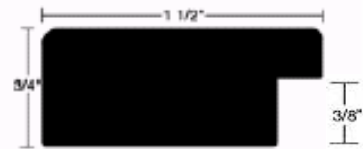

1 1/2" Craft Oak

1 1/2" Unfinished Craft Oak

Utilize this flat top styling to create that personal touch to any subject.

Open Frames - 3 Frames Per Carton

+To be complete, each frame must have the appropriate color number and description; i.e., 260 4"x5" Cherry Oak = 26045Y

Frame Size	Stock No. Poplar	Net Ea. Natural	Net Ea. Finished	Std. Pack	Wt.(lbs.) Std. Pack
4"x5"	26045	$3.26	$4.61	3	2.5
5"x5"	26055	3.45	4.78	3	2.6
5"x7"*	26057	3.62	5.01	3	2.8
8"x10"*	260810	4.43	5.78	3	3.3
9"x12"*	260912	5.25	6.65	3	3.8
11"x14"*	2601114	6.00	7.64	3	4.4
12"x16"*	2601216	6.83	8.51	3	4.9
14"x18"*	2601418	7.53	9.28	3	5.6
16"x20"*	2601620	7.87	9.74	3	6.1
18"x24"*	2601824	8.34	10.26	3	6.6
20"x24"*	2602024	8.99	10.91	3	6.9
22"x28"	2602228	9.62	11.84	3	7.8
24"x30"	2602430	10.67	12.71	3	8.5

+Color No. & Description:

- N - Natural
- H - Honey Finish
- D - Dark Finish
- LH - Wheat Finish
- Y - Cherry Finish
- W - Whitewash Finish

Glass & Back Frames - 3 Frames Per Carton (Natural Frames not available with Glass & Back)

To be complete, each frame must have the appropriate color number and description code;

i.e., 260 5"x7" Cherry with Glass, Book Easel and Shrinkwrap = 26057YZK

Frame Size	Stock No.	Net Ea. GK*	Net Ea. SK*	Net Ea. IK*	Net Ea. ZK*	Std. Pack	Wt.(lbs.) Std. Pack
3 1/2"x5"	2603.55	$5.13	$5.94	$5.37	N/A	3	2.1
4"x6"	26046	5.42	6.28	5.66	N/A	3	2.4
5"x7"	26057	5.66	6.55	6.00	N/A	3	2.9
8"x10"	260810	6.76	7.83	7.12	N/A	3	4.6
9"x12"	260912	7.82	9.05	N/A	N/A	3	6.3
11"x14"	2601114	8.99	10.40	N/A	N/A	3	8.8
12"x16"	2601216	10.09	11.68	N/A	N/A	3	10.5
14"x18"	2601418	11.08	12.83	N/A	N/A	3	12.1
16"x20"	2601620	11.78	13.64	N/A	N/A	3	13.9
18"x24"	2601824	N/A	17.28	N/A	N/A	3	9.6
20"x24"	2602024	N/A	18.63	N/A	N/A	3	10.4
20"x28"	2602028	N/A	20.31	N/A	N/A	3	12.7
22"x28"	2602228	N/A	21.13	N/A	N/A	3	13.3
24"x30"	2602430	N/A	22.95	N/A	N/A	3	14.3
24"x36"	2602436	N/A	25.04	N/A	N/A	3	15.9

*Code Descriptions:

- GK - Glass, Back and Shrinkwrap
- SK - Styrene, Back and Shrinkwrap
- IK - Glass, Inset Easel and Shrinkwrap
- ZK - Glass, Book Easel and Shrinkwrap