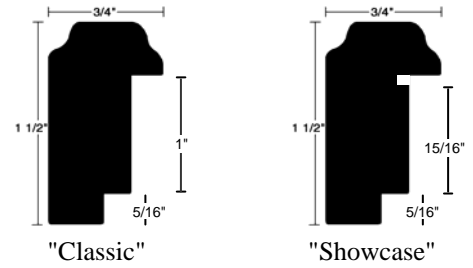

1 1/2" Shadow Box Oak

True double rabbet shadow box for framing 3-dimensional objects allows a full 3/4" between the glass and back rabbet. We pre-finish the interior of the frame for you and the soft dome profile adds an easy elegance.

Open Frames - 3 Frames Per Carton

+To be complete, each frame must have the appropriate color number and description; i.e., 80 4"x5" Wheat Oak = 8045LH

Frame Size	Stock No.	Net Ea.		Std. Pack	Wt.(lbs.)	
		Natural	Finished		Std. Pack	Std. Pack
4"x5"*	8045	$3.26	$4.61	3	1.5	
5"x5"	8055	3.45	4.78	3	1.6	
5"x7"*	8057	3.62	5.01	3	2.1	
8"x10"*	80810	4.43	5.78	3	2.8	
9"x12"*	80912	5.25	6.65	3	3.4	
11"x14"*	801114	6.00	7.64	3	4.1	
12"x16"*	801216	6.83	8.51	3	4.4	
14"x18"*	801418	7.53	9.28	3	5.2	
16"x20"*	801620	7.87	9.74	3	5.8	
18"x24"	801824	8.34	10.26	3	6.6	
20"x24"	802024	8.99	10.91	3	7.1	

"Open" Frame Description:

No Glass, Back, Hanger or Cardboard

*Code Descriptions:

- N - Natural
- H - Honey Finish
- D - Dark Finish
- LH - Wheat Finish
- Y - Cherry Finish
- W - Whitewash Finish

"Classic" Glass & Back Frames - 3 Frames Per Carton

To be complete, each frame must have the appropriate color number and description code; i.e., 80C 5"x7" Wheat with Glass, Back and Shrinkwrap = 80C57LHGK

Frame Size	Stock No.	Net Ea.			Std. Pack	Wt.(lbs.)	
		GK*	SK*	IK*		Std. Pack	Std. Pack
3 1/2"x5"	80C3.55	$5.13	$5.94	$5.37	3	2.4	
4"x6"	80C46	5.42	6.28	5.66	3	2.7	
5"x7"	80C57	5.66	6.55	6.00	3	3.4	
8"x10"	80C810	6.76	7.83	7.12	3	5.5	
9"x12"	80C912	7.82	9.05	N/A	3	7.3	
11"x14"	80C1114	8.99	10.40	N/A	3	9.1	
12"x16"	80C1216	10.09	11.68	N/A	3	9.6	
14"x18"	80C1418	11.08	12.83	N/A	3	10.6	
16"x20"	80C1620	11.78	13.64	N/A	3	13.5	
18"x24"	80C1824	N/A	17.28	N/A	3	9.8	
20"x24"	80C2024	N/A	18.63	N/A	3	10.5	

"Classic" Glass & Back Description:

Glass & Back are both set to the front of the frame.

*Code Descriptions:

- GK - Glass, Back & Shrinkwrap
- SK - Styrene, Back & Shrinkwrap
- IK - Glass, Inset Easel & Shrinkwrap

"Showcase" Glass & Back Frames - 3 Frames Per Carton

To be complete, each frame must have the appropriate color number and description code; i.e., 80 5"x7" Wheat with Glass, Back and Shrinkwrap = 8057LHGK

Frame Size	Stock No.	Net Ea.			Std. Pack	Wt.(lbs.)	
		GK*	SK*	IK*		Std. Pack	Std. Pack
3 1/2"x5"	803.55	$5.54	$6.41	$5.80	3	2.4	
4"x6"	8046	5.85	6.78	6.11	3	2.7	
5"x7"	8057	6.11	7.08	6.48	3	3.4	
8"x10"	80810	7.30	8.45	7.69	3	5.5	
9"x12"	80912	8.45	9.78	N/A	3	7.3	
11"x14"	801114	9.71	11.24	N/A	3	9.1	
12"x16"	801216	10.90	12.61	N/A	3	9.6	
14"x18"	801418	11.97	13.85	N/A	3	10.6	
16"x20"	801620	12.72	14.73	N/A	3	13.5	
18"x24"	801824	N/A	18.66	N/A	3	9.8	
20"x24"	802024	N/A	20.11	N/A	3	10.5	

"Showcase" Glass & Back Description:

Glass is permanently set to the front & Back is set to the back of the frame.

*Code Descriptions:

- GK - Glass, Back & Shrinkwrap
- SK - Styrene, Back & Shrinkwrap
- IK - Glass, Inset Easel & Shrinkwrap