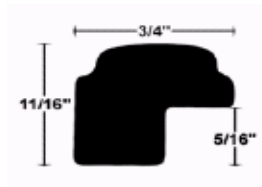

3/4" Dome Oak

The soft dome flanked by ribbed detailing is ideal for use wherever an oak moulding with considerable strength, but a narrow visual profile is desired.

Open Frames - 3 Frames Per Carton

+To be complete, each frame must have the appropriate color number and description; i.e., 10 4"x5" Dark Oak = 1045D

Frame Size	Stock No. Oak	Net Ea. Natural	Net Ea. Finished	Std. Pack	Wt.(lbs.) Std. Pack
4"x5"*	1045	$2.16	$3.45	3	1.1
5"x5"	1055	2.28	3.62	3	1.1
5"x7"*	1057	2.51	3.84	3	1.3
8"x10"*	10810	3.33	4.78	3	1.8
9"x12"*	10912	3.84	5.37	3	2.1
11"x14"*	101114	4.43	6.12	3	2.4
12"x16"*	101216	4.90	6.59	3	2.8
14"x18"*	101418	5.30	7.05	3	3.1
16"x20"*	101620	5.71	7.64	3	3.4

+Color No. & Description:

- N - Natural
- H - Honey Finish
- D - Dark Finish
- LH - Wheat Finish
- Y - Cherry Finish
- W - Whitewash Finish

Glass & Back Frames - 3 Frames Per Carton

To be complete, each frame must have the appropriate color number and description code;

i.e., 10 5"x7" Dark with Glass, Back and Shrinkwrap = 1057DGK

Frame Size	Stock No.	Net Ea. GK*	Net Ea. SK*	Net Ea. IK*	Net Ea. ZK*	Std. Pack	Wt.(lbs.) Std. Pack
3 1/2"x5"	103.55	$4.03	$4.66	$4.20	N/A	3	1.9
4"x6"	1046	4.26	4.93	4.49	4.84	3	2.1
5"x7"	1057	4.55	5.26	4.78	5.13	3	2.5
8"x10"	10810	5.78	6.69	6.12	6.47	3	4.3
9"x12"	10912	6.53	7.56	N/A	N/A	3	5.1
11"x14"	101114	7.53	8.71	N/A	N/A	3	7.4
12"x16"	101216	8.16	9.45	N/A	N/A	3	9.6
14"x18"	101418	8.80	10.19	N/A	N/A	3	11.1
16"x20"	101620	9.80	11.34	N/A	N/A	3	12.4

*Code Descriptions:

- GK - Glass, Back and Shrinkwrap
- SK - Styrene, Back and Shrinkwrap
- IK - Glass, Inset Easel and Shrinkwrap
- ZK - Glass, Book Easel and Shrinkwrap