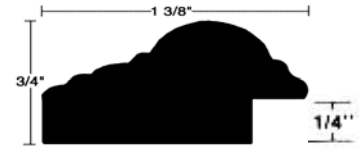

1 3/8" Homestead Oak

Bold, receding pattern with traditional details. Ideally suited to today's informal and country-style interiors.

Open Frames - 3 Frames Per Carton

+To be complete, each frame must have the appropriate color number and description; i.e., 230 4"x5" Dark Oak = 23045D

Frame Size	Stock No. Oak	Net Ea. Natural	Net Ea. Finished	Std. Pack	Wt.(lbs.) Std. Pack
4"x5"*	23045	$3.26	$4.61	3	2.1
5"x5"	23055	3.45	4.78	3	2.2
5"x7"*	23057	3.62	5.01	3	2.4
8"x10"*	230810	4.43	5.78	3	3.1
9"x12"*	230912	5.25	6.65	3	3.6
11"x14"*	2301114	6.00	7.64	3	4.5
12"x16"*	2301216	6.83	8.51	3	5.1
14"x18"*	2301418	7.53	9.28	3	5.4
16"x20"*	2301620	7.87	9.74	3	6.2
18"x24"*	2301824	8.34	10.26	3	6.8
20"x24"*	2302024	8.99	10.91	3	7.6
22"x28"	2302228	9.62	11.84	3	8.6
24"x30"	2302430	10.67	12.71	3	9.2

*Code Descriptions:

- N - Natural
- H - Honey Finish
- D - Dark Finish
- LH - Wheat Finish
- Y - Cherry Finish
- W - Whitewash Finish

Glass & Back Frames - 3 Frames Per Carton

To be complete, each frame must have the appropriate color number and description code; i.e., 230 5"x7" Dark with Styrene, Back and Shrinkwrap = 23057DSK

Frame Size	Stock No.	Net Ea. GK*	Net Ea. SK*	Net Ea. IK*	Net Ea. ZK*	Std. Pack	Wt.(lbs.) Std. Pack
3 1/2"x5"	2303.55	$5.13	$5.94	$5.37	N/A	3	2.3
4"x6"	23046	5.42	6.28	5.66	N/A	3	2.6
5"x7"	23057	5.66	6.55	6.00	N/A	3	3.3
8"x10"	230810	6.76	7.83	7.12	N/A	3	5.4
9"x12"	230912	7.82	9.05	N/A	N/A	3	7.2
11"x14"	2301114	8.99	10.40	N/A	N/A	3	8.9
12"x16"	2301216	10.09	11.68	N/A	N/A	3	10.3
14"x18"	2301418	11.08	12.83	N/A	N/A	3	13.6
16"x20"	2301620	11.78	13.64	N/A	N/A	3	16.1
18"x24"	2301824	N/A	17.28	N/A	N/A	3	9.9
20"x24"	2302024	N/A	18.63	N/A	N/A	3	10.6
20"x28"	2302028	N/A	20.31	N/A	N/A	3	10.9
22"x28"	2302228	N/A	21.13	N/A	N/A	3	12.2
24"x30"	2302430	N/A	22.95	N/A	N/A	3	13.9
24"x36"	2302436	N/A	25.04	N/A	N/A	3	14.8

*Code Descriptions:

- GK - Glass, Back and Shrinkwrap
- SK - Styrene, Back and Shrinkwrap
- IK - Glass, Inset Easel and Shrinkwrap
- ZK - Glass, Book Easel and Shrinkwrap