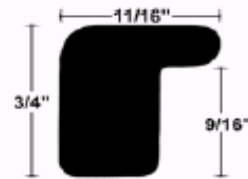

# 3/4" Flat Top Oak

The simplicity of the flat top enhances the appearance without distraction from the photo or art work.

## Open Frames - 3 Frames Per Carton

+To be complete, each frame must have the appropriate color number and description; i.e., 155 4"x5" Whitewash Oak = 15545W

Frame Size	Stock No.	Net Ea.		Std. Pack	Wt.(lbs.)	
		Natural	Finished		Std. Pack	Std. Pack
4"x5"*	15545	\$2.16	\$3.45	3	1.1	
5"x5"	15555	2.28	3.62	3	1.1	
5"x7"*	15557	2.51	3.84	3	1.3	
8"x10"*	155810	3.33	4.78	3	1.8	
9"x12"*	155912	3.84	5.37	3	2.1	
11"x14"*	1551114	4.43	6.12	3	2.4	
12"x16"*	1551216	4.90	6.59	3	2.8	
14"x18"*	1551418	5.30	7.05	3	3.1	
16"x20"*	1551620	5.71	7.64	3	3.4	