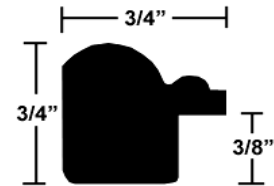

3/4" Heritage Oak

The soft, traditional country look of this moulding adds considerable visual depth and the strength of oak in a narrow profile.

Open Frames - 3 Frames Per Carton

+To be complete, each frame must have the appropriate color number and description; i.e., 350 4"x5" Honey Oak = 35045H

Frame Size	Stock No. Oak	Net Ea.		Std. Pack	Wt.(lbs.)	
		Natural	Finished		Std. Pack	Std. Pack
4"x5"*	35045	$2.16	$3.45	3	1.1	
5"x5"	35055	2.28	3.62	3	1.2	
5"x7"*	35057	2.51	3.84	3	1.4	
8"x10"*	350810	3.33	4.78	3	2.1	
9"x12"*	350912	3.84	5.37	3	2.4	
11"x14"*	3501114	4.43	6.12	3	2.9	
12"x16"*	3501216	4.90	6.59	3	3.1	
14"x18"*	3501418	5.30	7.05	3	3.2	
16"x20"*	3501620	5.71	7.64	3	3.4	

+Color No. & Description:

- N - Natural
- H - Honey Finish
- D - Dark Finish
- LH - Wheat Finish
- Y - Cherry Finish
- W - Whitewash Finish

Glass & Back Frames - 3 Frames Per Carton

To be complete, each frame must have the appropriate color number and description code;

i.e., 350 5"x7" Honey with Glass, Back and Shrinkwrap = 35057HGK

Frame Size	Stock No.	Net Ea.		Net Ea.		Std. Pack	Wt.(lbs.)	
		GK*	SK*	IK*	ZK*		Std. Pack	Std. Pack
3 1/2"x5"	3503.55	$4.03	$4.66	$4.20	N/A	3	1.9	
4"x6"	35046	4.26	4.93	4.49	4.84	3	2.1	
5"x7"	35057	4.55	5.26	4.78	5.13	3	2.5	
8"x10"	350810	5.78	6.69	6.12	6.47	3	4.3	
9"x12"	350912	6.53	7.56	N/A	N/A	3	5.1	
11"x14"	3501114	7.53	8.71	N/A	N/A	3	7.4	
12"x16"	3501216	8.16	9.45	N/A	N/A	3	9.6	
14"x18"	3501418	8.80	10.19	N/A	N/A	3	11.1	
16"x20"	3501620	9.80	11.34	N/A	N/A	3	12.4	

*Code Descriptions:

- GK - Glass, Back and Shrinkwrap
- SK - Styrene, Back and Shrinkwrap
- IK - Glass, Inset Easel and Shrinkwrap
- ZK - Glass, Book Easel and Shrinkwrap