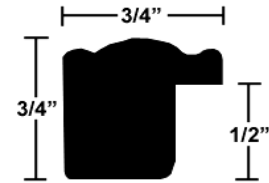

3/4" Lodge Oak

Adding the beaded details to the flat top profile outlines the photo or art work with grace.

Open Frames - 3 Frames Per Carton

+To be complete, each frame must have the appropriate color number and description; i.e., 440 4"x5" Honey Oak = 44045H

Frame Size	Stock No. Oak	Net Ea. Natural	Net Ea. Finished	Std. Pack	Wt.(lbs.) Std. Pack
4"x5"*	44045	$2.16	$3.45	3	1.1
5"x5"	44055	2.28	3.62	3	1.2
5"x7"*	44057	2.51	3.84	3	1.4
8"x10"*	440810	3.33	4.78	3	2.1
9"x12"*	440912	3.84	5.37	3	2.4
11"x14"*	4401114	4.43	6.12	3	2.9
12"x16"*	4401216	4.90	6.59	3	3.1
14"x18"*	4401418	5.30	7.05	3	3.2
16"x20"*	4401620	5.71	7.64	3	3.4

+Color No. & Description:

- N - Natural
- H - Honey Finish
- D - Dark Finish
- LH - Wheat Finish
- Y - Cherry Finish
- W - Whitewash Finish

Glass & Back Frames - 3 Frames Per Carton

To be complete, each frame must have the appropriate color number and description code;

i.e., 440 5"x7" Honey with Glass, Back and Shrinkwrap = 44057HGK

Frame Size	Stock No.	Net Ea. GK*	Net Ea. SK*	Net Ea. IK*	Net Ea. ZK*	Std. Pack	Wt.(lbs.) Std. Pack
3 1/2"x5"	4403.55	$4.03	$4.66	$4.20	N/A	3	1.9
4"x6"	44046	4.26	4.93	4.49	4.84	3	2.1
5"x7"	44057	4.55	5.26	4.78	5.13	3	2.5
8"x10"	440810	5.78	6.69	6.12	6.47	3	4.3
9"x12"	440912	6.53	7.56	N/A	N/A	3	5.1
11"x14"	4401114	7.53	8.71	N/A	N/A	3	7.4
12"x16"	4401216	8.16	9.45	N/A	N/A	3	9.6
14"x18"	4401418	8.80	10.19	N/A	N/A	3	11.1
16"x20"	4401620	9.80	11.34	N/A	N/A	3	12.4

*Code Descriptions:

- GK - Glass, Back and Shrinkwrap
- SK - Styrene, Back and Shrinkwrap
- IK - Glass, Inset Easel and Shrinkwrap
- ZK - Glass, Book Easel and Shrinkwrap