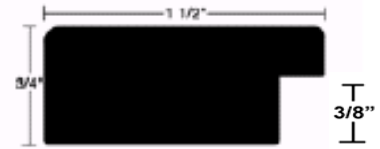

1 1/2" Country Craft Poplar

1 1/2" Unfinished Craft Poplar

Country colors with distressed rubbed finish brings the country feel to your project.

Open Frames - 3 Frames Per Carton

+To be complete, each frame must have the appropriate color number and description; i.e., 26B 4"x5" Red = 26B45C3

Frame Size	Stock No. Poplar	Net. Ea. Natural	Net. Ea. Finished	Std. Pack	Wt.(lbs.) Std. Pack
4"x5"	26B45	\$4.29	\$5.34	3	2.5
5"x5"	26B55	4.44	5.58	3	2.6
5"x7"*	26B57	4.66	5.79	3	2.8
8"x10"*	26B810	5.34	6.69	3	3.3
9"x12"*	26B912	5.94	7.68	3	3.8
11"x14"*	26B1114	6.93	8.87	3	4.4
12"x16"*	26B1216	7.89	9.85	3	4.9
14"x18"*	26B1418	8.34	10.75	3	5.6
16"x20"*	26B1620	8.94	11.28	3	6.1
18"x24"*	26B1824	10.37	11.87	3	6.6
20"x24"*	26B2024	10.90	12.63	3	6.9
22"x28"	26B2228	11.97	13.51	3	7.8
24"x30"	26B2430	12.56	14.73	3	8.5
24"x36"	26B2436	14.97	17.11	3	9.00

+Color No. & Description:

- N - Natural
- C1 - Black
- C4 - Blue
- C5 - Green
- C93 - Brick Red
- C94 - Navy Blue

Glass & Back Frames - 3 Frames Per Carton

To be complete, each frame must have the appropriate color number and description code; i.e., 26B 5"x7" Red with Styrene, Back and Shrinkwrap = 26B57C3SK

Frame Size	Stock No.	Natural Net Ea. GK*	Finished Net Ea. GK*	Finished Net Ea. SK*	Finished Net Ea. IK*	Std. Pack	Wt.(lbs.) Std. Pack
3 1/2"x5"	26B3.55	\$4.95	\$6.03	N/A	N/A	3	2.1
4"x6"	26B46	5.19	6.33	N/A	N/A	3	2.4
5"x7"	26B57	5.58	6.69	N/A	N/A	3	2.9
8"x10"	26B810	6.62	7.98	N/A	N/A	3	4.6
9"x12"	26B912	7.45	9.19	N/A	N/A	3	6.3
11"x14"	26B1114	8.65	10.59	N/A	N/A	3	8.8
12"x16"	26B1216	9.92	11.87	N/A	N/A	3	10.5
14"x18"	26B1418	10.67	13.08	N/A	N/A	3	12.1
16"x20"	26B1620	11.65	13.97	N/A	N/A	3	13.9
18"x24"	26B1824	N/A	N/A	N/A	N/A	3	9.6
20"x24"	26B2024	N/A	N/A	N/A	N/A	3	10.4
20"x28"	26B2028	N/A	N/A	N/A	N/A	3	12.7
22"x28"	26B2228	N/A	N/A	N/A	N/A	3	13.3
24"x30"	26B2430	N/A	N/A	N/A	N/A	3	14.3
24"x36"	26B2436	N/A	N/A	N/A	N/A	3	15.9